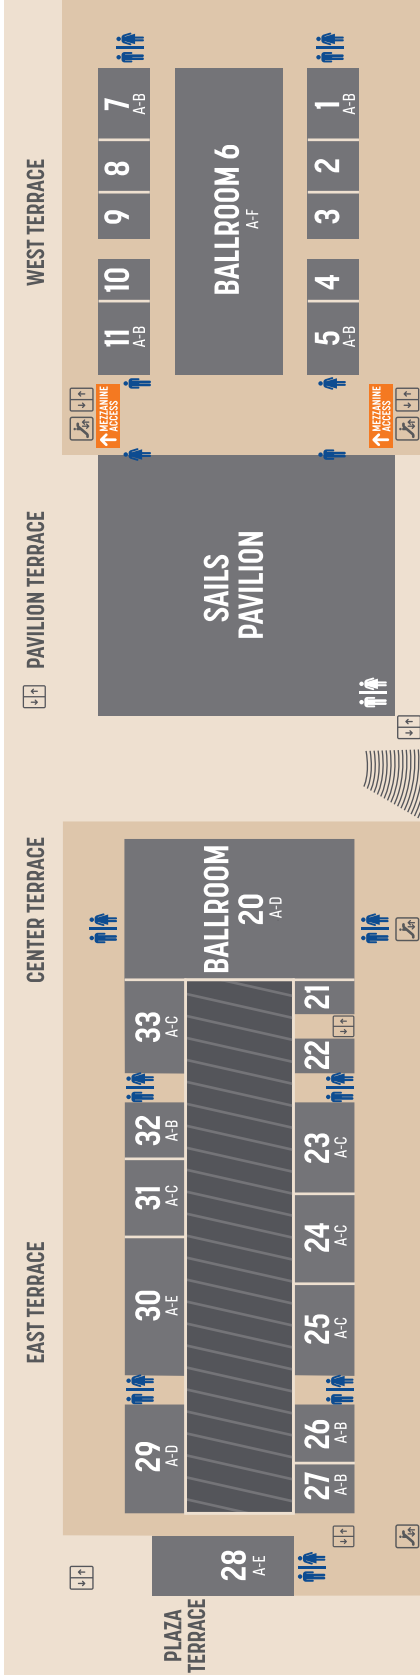

UPPER LEVEL

Meeting Rooms 1-11, Ballroom 6, Sails Pavilion
Ballroom 20, Meeting Rooms 21-33

Boyside

MEZZANINE LEVEL

Meeting Rooms 12-19

Boyside

GROUND LEVEL

Lobbies A-H, Exhibit Halls A-H, Plaza Park

W. Harbor Drive

W. Harbor Drive