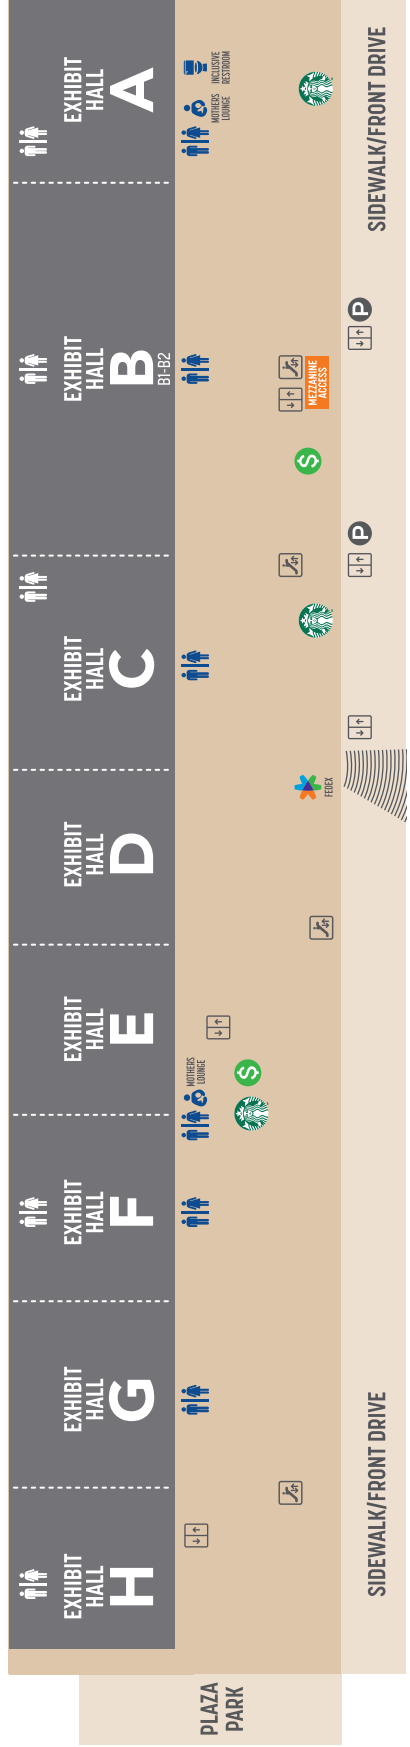

UPPER LEVEL

Meeting Rooms 1-11, Ballroom 6, Sails Pavilion
Ballroom 20, Meeting Rooms 21-33

Boyside

MEZZANINE LEVEL

Meeting Rooms 12-19

Boyside

GROUND LEVEL

Lobbies A-H, Exhibit Halls A-H, Plaza Park

W. Harbor Drive

W. Harbor Drive